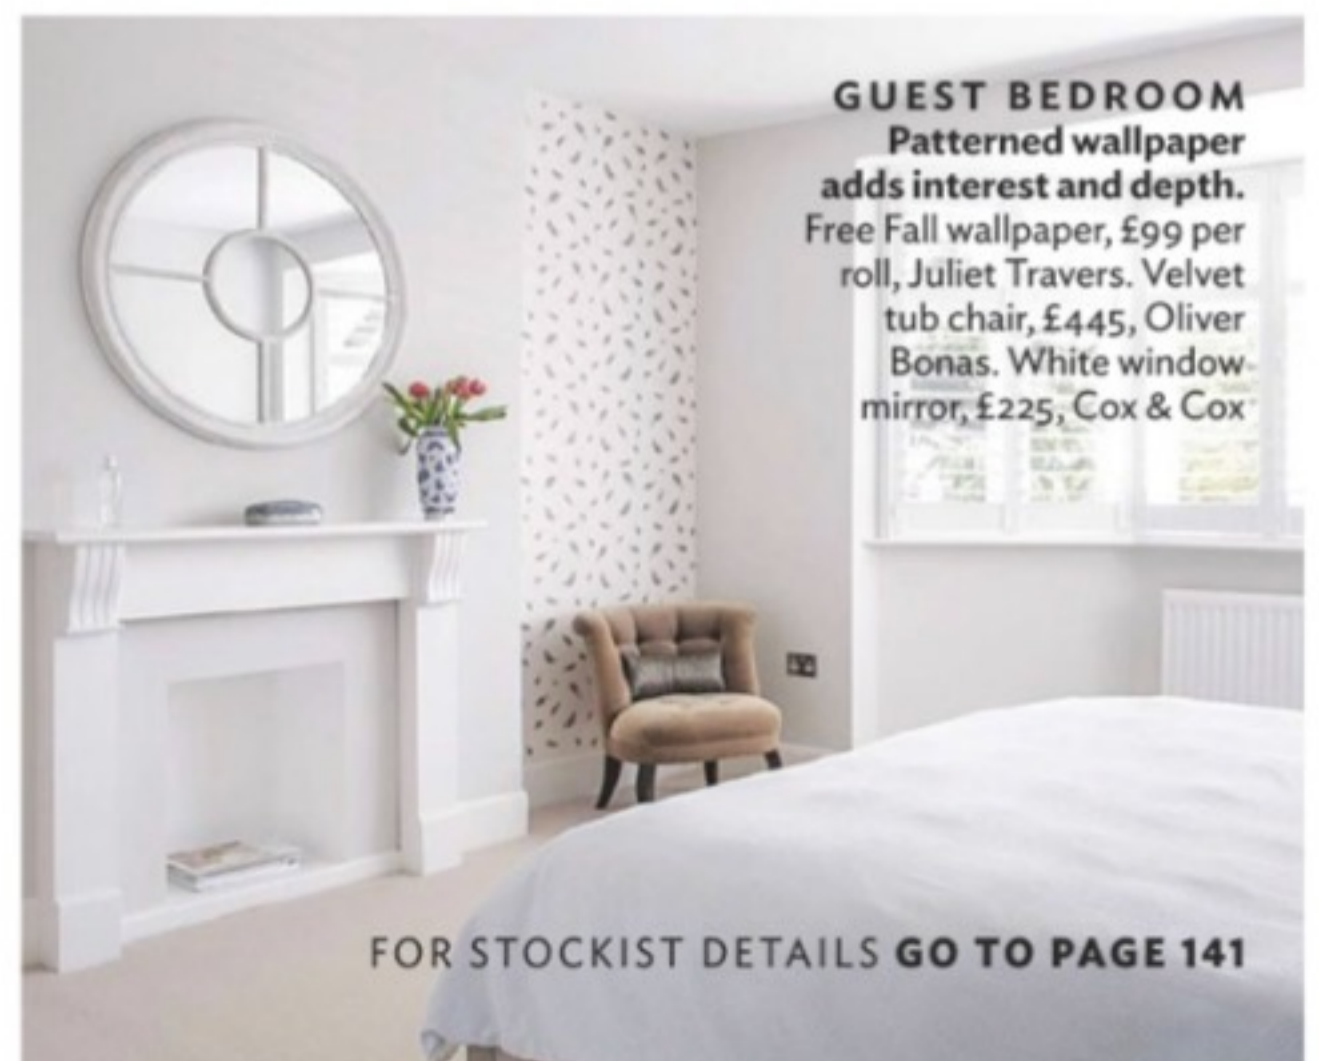

GUEST BEDROOM
Patterned wallpaper adds interest and depth. Free Fall wallpaper, £99 per roll, Juliet Travers. Velvet tub chair, £445, Oliver Bonas. White window mirror, £225, Cox & Cox